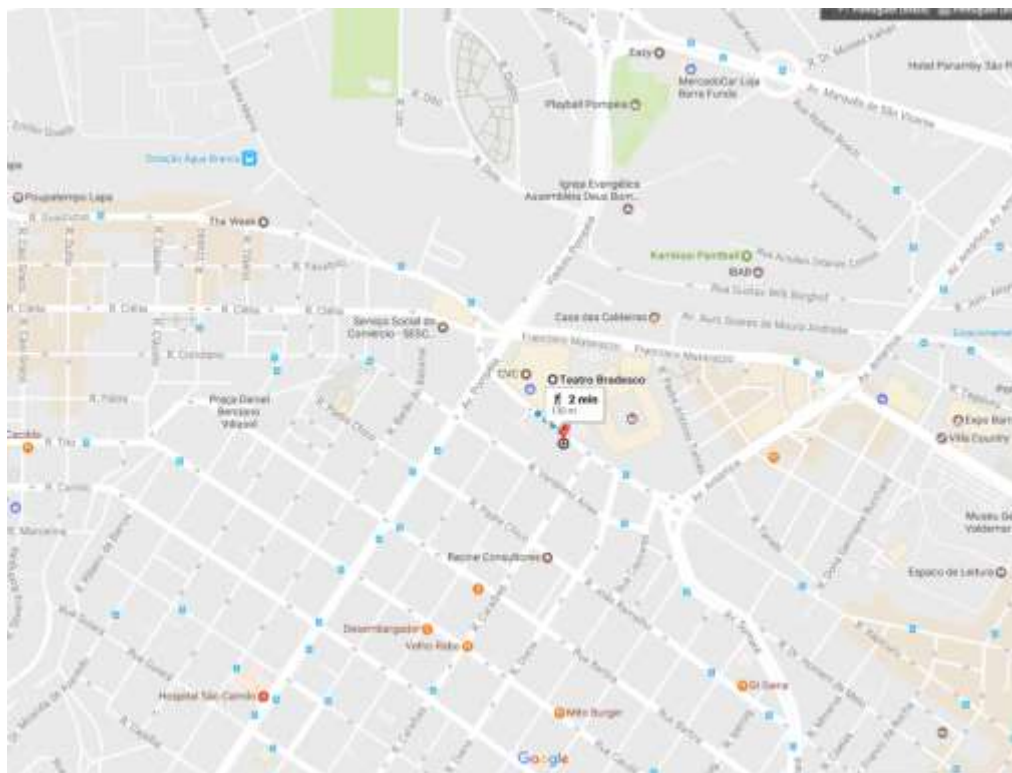

Hotel Plaza Inn American Loft

Rua Palestra Itália, 263, 05005-001 | Perdizes | São Paulo / SP

Google Maps: <https://www.google.com.br/maps/place/Hotel+Plaza+Inn+American+Loft/@-23.528102,-46.6828318,16.75z/data=!4m5!3m4!1s0x94ce57fcd74abb5d:0xc2b829cb0a3fec9e!8m2!3d-23.5281914!4d-46.6802591>

Hotel Transamérica Executive Perdizes

Rua Monte Alegre, 835 - Perdizes - CEP: 05014-000 - São Paulo/SP

Google Maps: <https://www.google.com.br/maps/dir/Hotel+Transam%C3%A9rica+-+R.+Monte+Alegre,+835+-+Perdizes,+S%C3%A3o+Paulo+-+SP,+05014-000/Teatro+Bradesco+-+%C3%81gua+Branca,+S%C3%A3o+Paulo+-+SP/@-23.5320717,-46.679445,16z/data=!3m1!4m13!4m12!1m5!1m1!1s0x94ce581e10e9148d:0xf85b8e16b3a781e7!2m2!1d-46.6697437!2d-23.5374952!1m5!1m1!1s0x94ce57e2c76909dd:0xf741c6e7df1fd020!2m2!1d-46.6805431!2d-23.5266484>

Bê Hotel

Rua Monte Alegre, 45 - Perdizes - São Paulo - SP – Brasil

Google Maps: <https://www.google.com.br/maps/dir/B%C3%AA+Hotel+-+R.+Monte+Alegre,+45+-+Perdizes,+S%C3%A3o+Paulo+-+SP,+01155-000/Teatro+Bradesco+-+%C3%81gua+Branca,+S%C3%A3o+Paulo+-+SP/@-23.529542,-46.6826398,15z/data=!4m13!4m12!1m5!1m1!1s0x94ce581b5f5b889f:0x44495e1c429be5c3!2m2!1d-46.6654909!2d-23.5312222!1m5!1m1!1s0x94ce57e2c76909dd:0xf741c6e7df1fd020!2m2!1d-46.6805431!2d-23.5266484>