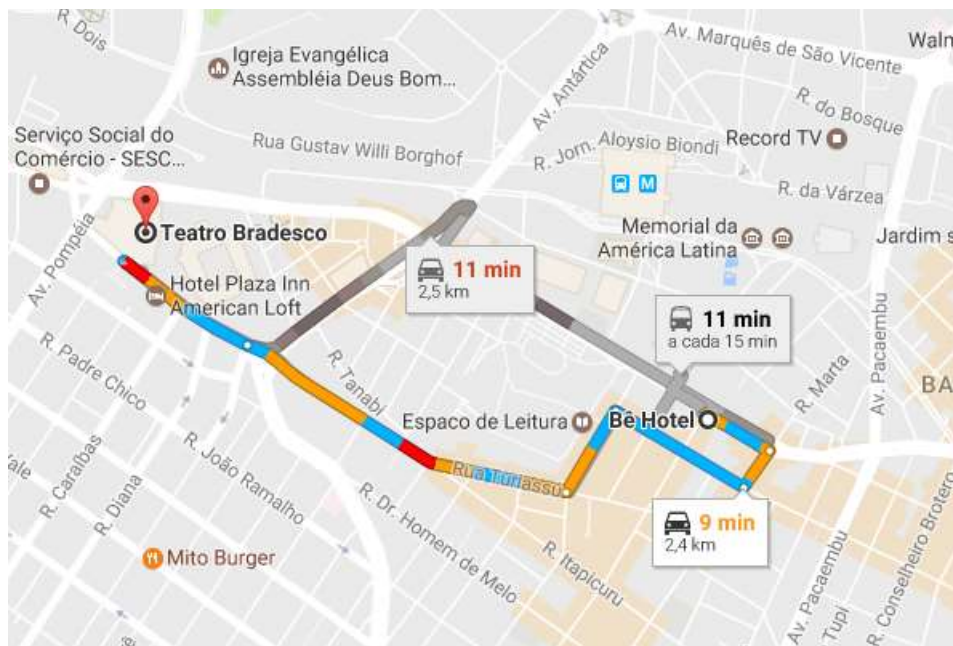

Hotel Transamérica Executive Perdizes

Rua Monte Alegre, 835 - Perdizes - CEP: 05014-000 - São Paulo/SP

Google Maps: <https://www.google.com.br/maps/dir/Hotel+Transam%C3%A9rica+-+R.+Monte+Alegre,+835+-+Perdizes,+S%C3%A3o+Paulo+-+SP,+05014-000/Teatro+Bradesco+-+%C3%81gua+Branca,+S%C3%A3o+Paulo+-+SP/@-23.5320717,-46.679445,16z/data=!3m1!4m13!4m12!1m5!1m1!1s0x94ce581e10e9148d:0xf85b8e16b3a781e7!2m2!1d-46.6697437!2d-23.5374952!1m5!1m1!1s0x94ce57e2c76909dd:0xf741c6e7df1fd020!2m2!1d-46.6805431!2d-23.5266484>

Bê Hotel

Rua Monte Alegre, 45 - Perdizes - São Paulo - SP – Brasil

Google Maps: <https://www.google.com.br/maps/dir/B%C3%AA+Hotel+-+R.+Monte+Alegre,+45+-+Perdizes,+S%C3%A3o+Paulo+-+SP,+01155-000/Teatro+Bradesco+-+%C3%81gua+Branca,+S%C3%A3o+Paulo+-+SP/@-23.529542,-46.6826398,15z/data=!4m13!4m12!1m5!1m1!1s0x94ce581b5f5b889f:0x44495e1c429be5c3!2m2!1d-46.6654909!2d-23.5312222!1m5!1m1!1s0x94ce57e2c76909dd:0xf741c6e7df1fd020!2m2!1d-46.6805431!2d-23.5266484>